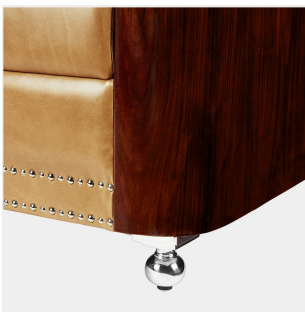

The Classic Chair Company
London

SOFA CURVE ARM

Model : MNC-CH007-V2-3ST

Dimensions (cm) : w220 d82 h85 sh43 ah65

Materials : Beech wood & Veneer santos rosewood

Finished : Piano hi-gloss

The Classic Chair Company
London

PRODUCT DESCRIPTION

Art deco, a style of decoration that is very popular in France. The design focuses on simplicity, luxury, plus we also add a modern touch with Hi gloss finish.

Model : MNC-CH007-V2-3ST

Dimensions (cm) : w220 d82 h85 sh43 ah65

Materials : Beech wood & Veneer santos rosewood

Finished : Piano hi-gloss