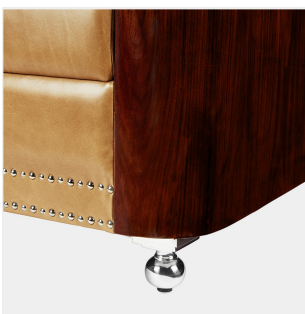

## SOFA CURVE ARM

Model : MNC-CH007-V2-3ST

Dimensions (cm) : w220 d82 h85 sh43 ah65

Materials : Beech wood & Veneer santos rosewood

Finished : Piano hi-gloss

The Classic Chair Company  
London

## **PRODUCT DESCRIPTION**

**Art deco**, a style of decoration that is very popular in France. The design focuses on simplicity, luxury, plus we also add a modern touch with Hi gloss finish.

Model : MNC-CH007-V2-3ST

Dimensions (cm) : w220 d82 h85 sh43 ah65

Materials : Beech wood & Veneer santos rosewood

Finished : Piano hi-gloss