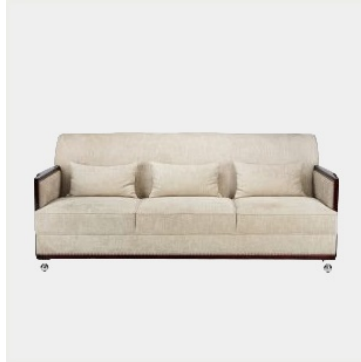

The Classic Chair Company
London

OCCASIONAL CHAIR (3 SEATER)

Model : MNC-CH004-3ST
Dimensions (cm) : w203 d89 h80 sh42 ah61
Materials : Beech wood & Fabric
Finished : PU hi-gloss

The Classic Chair Company
London

PRODUCT DESCRIPTION

Art deco, a style of decoration that is very popular in France. The design focuses on simplicity, luxury, plus we also add a modern touch with Hi gloss finish.

Model : MNC-CH004-3ST
Dimensions (cm) : w203 d89 h80 sh42 ah61
Materials : Beech wood & Fabric
Finished : PU hi-gloss