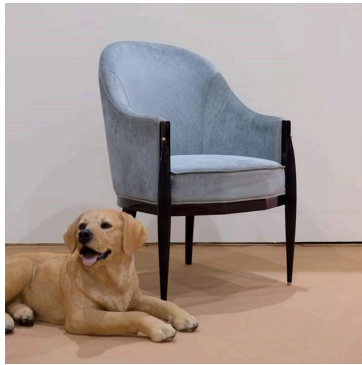

The Classic Chair Company
London

RUHLMANN EASY CHAIR

Model : MNC-CH003

Dimensions (cm) : w61 d68 h90 sh45 ah62

Materials : (1) Fabric (2) Leather

Finished : Hi-gloss PU

The Classic Chair Company
London

PRODUCT DESCRIPTION

Art deco, a style of decoration that is very popular in France. The design focuses on simplicity, luxury, plus we also add a modern touch with Hi gloss finish.