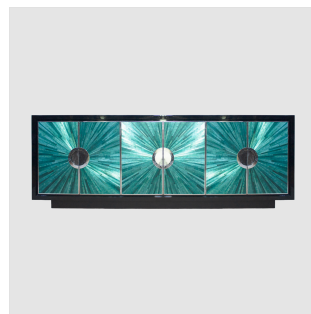

The Classic Chair Company
London

EMERALD MOON CABINET

Model : MNC-CB025-L-SS1-GR
Dimensions (cm) : w222 d40 h80
Materials : Beech wood with HMR & Brass
Finished : PU hi-gloss

The Classic Chair Company
London

PRODUCT DESCRIPTION

Model : MNC-CB025-L-SS1-GR

Dimensions (cm) : w222 d40 h80

Materials : Beech wood with HMR & Brass

Finished : PU hi-gloss