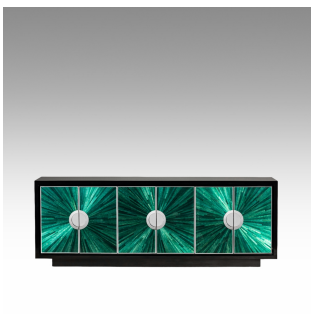

## EMERALD MOON CABINET

Model : MNC-CB025-L-SS1-GR  
Dimensions (cm) : w222 d40 h80  
Materials : Beech wood with HMR & Brass  
Finished : PU hi-gloss

The Classic Chair Company  
London

**PRODUCT DESCRIPTION**

Model : MNC-CB025-L-SS1-GR

Dimensions (cm) : w222 d40 h80

Materials : Beech wood with HMR & Brass

Finished : PU hi-gloss