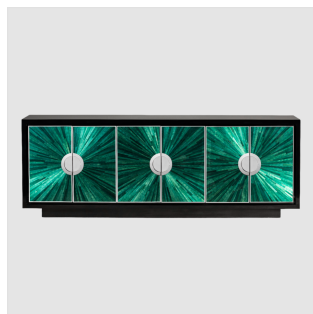

## EMERALD MOON CABINET

Model : MNC-CB025-L-SS1-GR  
Dimensions (cm) : w222 d40 h80  
Materials : Beech wood with HMR & Brass  
Finished : PU hi-gloss

The Classic Chair Company  
London

**PRODUCT DESCRIPTION**

Model : MNC-CB025-L-SS1-GR

Dimensions (cm) : w222 d40 h80

Materials : Beech wood with HMR & Brass

Finished : PU hi-gloss