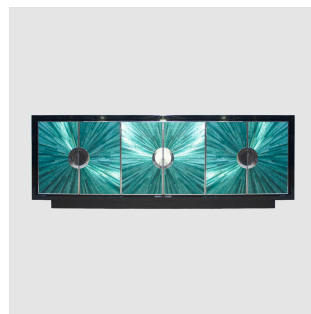

## EMERALD MOON CABINET

Model : MNC-CB025-L-SS1-GR  
Dimensions (cm) : w222 d40 h80  
Materials : Beech wood with HMR & Brass  
Finished : PU hi-gloss

The Classic Chair Company  
London

**PRODUCT DESCRIPTION**

Model : MNC-CB025-L-SS1-GR

Dimensions (cm) : w222 d40 h80

Materials : Beech wood with HMR & Brass

Finished : PU hi-gloss