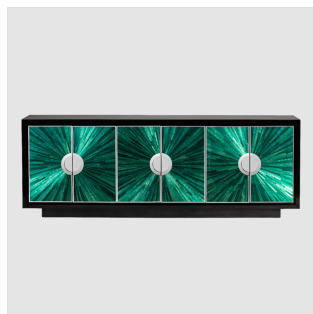

The Classic Chair Company
London

EMERALD MOON CABINET

Model : MNC-CB025-L-SS1-GR
Dimensions (cm) : w222 d40 h80
Materials : Beech wood with HMR & Brass
Finished : PU hi-gloss

The Classic Chair Company
London

PRODUCT DESCRIPTION

Model : MNC-CB025-L-SS1-GR

Dimensions (cm) : w222 d40 h80

Materials : Beech wood with HMR & Brass

Finished : PU hi-gloss