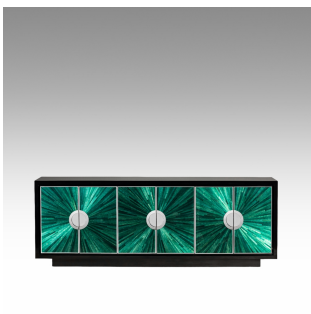

The Classic Chair Company
London

EMERALD MOON CABINET

Model : MNC-CB025-L-SS1-GR
Dimensions (cm) : w222 d40 h80
Materials : Beech wood with HMR & Brass
Finished : PU hi-gloss

The Classic Chair Company
London

PRODUCT DESCRIPTION

Model : MNC-CB025-L-SS1-GR

Dimensions (cm) : w222 d40 h80

Materials : Beech wood with HMR & Brass

Finished : PU hi-gloss