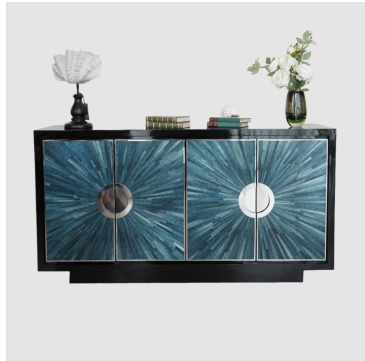

The Classic Chair Company
London

BLUE MOON CABINET

The newest Blue moon cabinet is available in 2 sizes, 4 doors size 1.5 meters and 6 doors size 2.2 meters ready for you to experience. And see every beauty at The Classic chair.

Model : MNC-CB025-M
Dimensions (cm) : w152 d40 h80
Materials : Beech wood with HMR & Brass
Finished : PU hi-gloss

The Classic Chair Company
London

PRODUCT DESCRIPTION

The newest Blue moon cabinet is available in 2 sizes, 4 doors size 1.5 meters and 6 doors size 2.2 meters ready for you to experience. And see every beauty at The Classic chair.