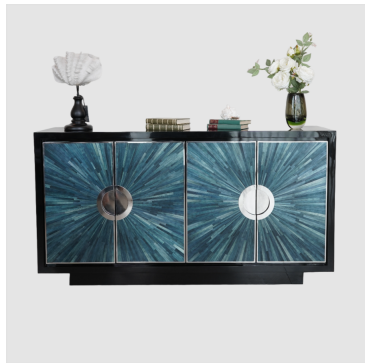

## BLUE MOON CABINET

The newest Blue moon cabinet is available in 2 sizes, 4 doors size 1.5 meters and 6 doors size 2.2 meters ready for you to experience. And see every beauty at The Classic chair.

Model : MNC-CB025-M

Dimensions (cm) : w152 d40 h80

Materials : Beech wood, Or similar with HMR & Brass

Finished : PU hi-gloss

The Classic Chair Company  
London

## PRODUCT DESCRIPTION

The newest Blue moon cabinet is available in 2 sizes, 4 doors size 1.5 meters and 6 doors size 2.2 meters ready for you to experience. And see every beauty at The Classic chair.