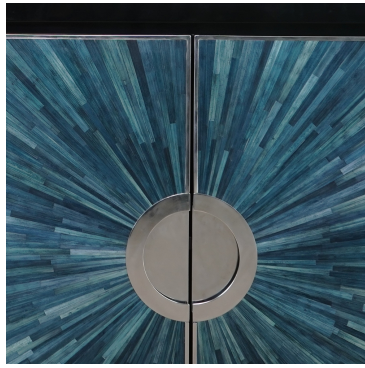

The Classic Chair Company
London

BLUE MOON CABINET

The newest Blue moon cabinet is available in 2 sizes, 4 doors size 1.5 meters and 6 doors size 2.2 meters ready for you to experience. And see every beauty at The Classic chair.

Model : MNC-CB025-M
Dimensions (cm) : w152 d40 h80
Materials : Beech wood with HMR & Brass
Finished : PU hi-gloss

The Classic Chair Company
London

PRODUCT DESCRIPTION

The newest Blue moon cabinet is available in 2 sizes, 4 doors size 1.5 meters and 6 doors size 2.2 meters ready for you to experience. And see every beauty at The Classic chair.