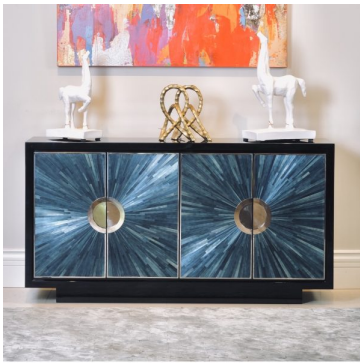

## BLUE MOON CABINET

The newest Blue moon cabinet is available in 2 sizes, 4 doors size 1.5 meters and 6 doors size 2.2 meters ready for you to experience. And see every beauty at The Classic chair.

Model : MNC-CB025-M

Dimensions (cm) : w152 d40 h80

Materials : Beech wood, Or similar with HMR & Brass

Finished : PU hi-gloss

The Classic Chair Company  
London

## PRODUCT DESCRIPTION

The newest Blue moon cabinet is available in 2 sizes, 4 doors size 1.5 meters and 6 doors size 2.2 meters ready for you to experience. And see every beauty at The Classic chair.