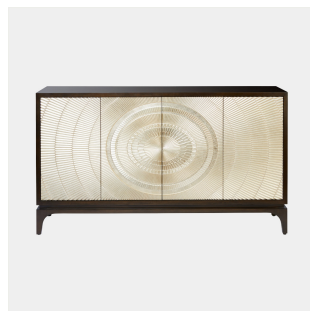

The Classic Chair Company
London

CABINET

Model : MNC-CB019

Dimensions (cm) : w150 d40 h85

Materials : Oak wood with Oak veneer & Plywood

Finished : Wood Lacquer Finish

The Classic Chair Company
London

PRODUCT DESCRIPTION

Art deco, a style of decoration that is very popular in France. The design focuses on simplicity, luxury, plus we also add a modern touch with Hi gloss finish

Model : MNC-CB019

Dimensions (cm) : w150 d40 h85

Materials : Oak wood with Oak veneer & Plywood

Finished : Wood Lacquer Finish