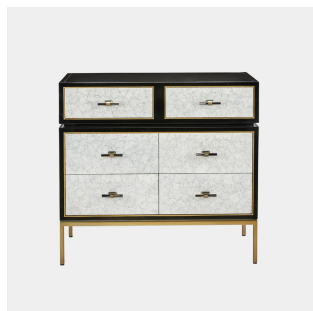

The Classic Chair Company
London

SERVICE STATION

Model : MNC-CB012-6DW

Dimensions (cm) : w95 d50 h90

Materials : Stainless Steel & HMR with wood veneer

Finished : Black PU hi-gloss

The Classic Chair Company
London

PRODUCT DESCRIPTION

Art deco, a style of decoration that is very popular in France. The design focuses on simplicity, luxury, plus we also add a modern touch with Hi gloss finish.

Model : MNC-CB012-6DW

Dimensions (cm) : w95 d50 h90

Materials : Stainless Steel & HMR with wood veneer

Finished : Black PU hi-gloss