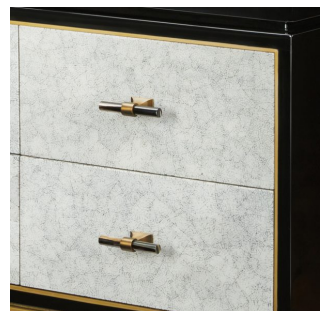

The Classic Chair Company
London

SERVICE STATION

Model : MNC-CB012-6DW

Dimensions (cm) : w95 d50 h90

Materials : Stainless Steel & HMR with wood veneer

Finished : Black PU hi-gloss

The Classic Chair Company
London

PRODUCT DESCRIPTION

Art deco, a style of decoration that is very popular in France. The design focuses on simplicity, luxury, plus we also add a modern touch with Hi gloss finish.

Model : MNC-CB012-6DW

Dimensions (cm) : w95 d50 h90

Materials : Stainless Steel & HMR with wood veneer

Finished : Black PU hi-gloss