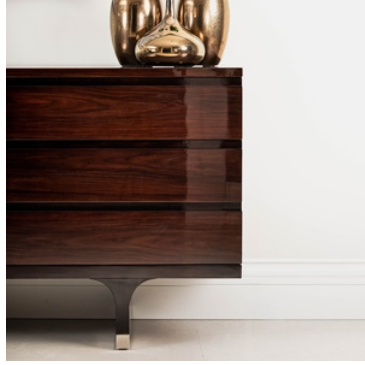

The Classic Chair Company
London

CREDENZA

Model : MNC-CB009

Dimensions (cm) : w200 d50 h82

Materials : (1) Beech wood & Beech veneer (2) Stainless Steel

Finished : PU Hi-gloss

The Classic Chair Company
London

PRODUCT DESCRIPTION

Art deco, a style of decoration that is very popular in France. The design focuses on simplicity, luxury, plus we also add a modern touch with Hi gloss finish.

Model : MNC-CB009

Dimensions (cm) : w200 d50 h82

Materials : (1) Beech wood & Beech veneer (2) Stainless Steel

Finished : PU Hi-gloss