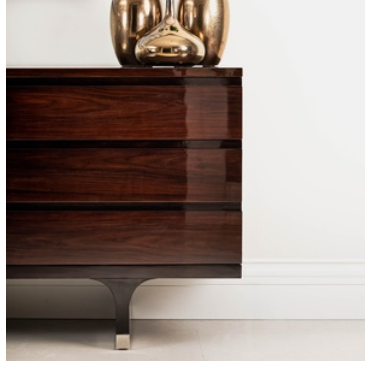

## **CREDENZA**

Model : MNC-CB009

Dimensions (cm) : w200 d50 h82

Materials : Beech veneer, Santos Rose wood veneer

Finished : PU Hi-gloss

The Classic Chair Company  
London

## PRODUCT DESCRIPTION

**Art deco**, a style of decoration that is very popular in France. The design focuses on simplicity, luxury, plus we also add a modern touch with Hi gloss finish.

Model : MNC-CB009