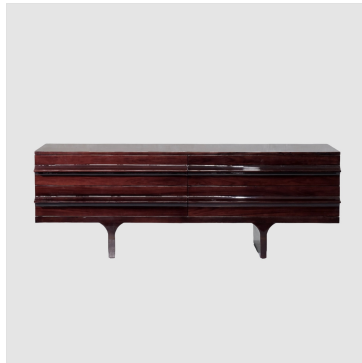

The Classic Chair Company
London

SIDEBOARD

Model : MNC-CB006

Dimensions (cm) : w240 d50 h64

Materials : Beech wood, Veneer beech wood, Veneer santos rosewood & Or similar

Finished : PU hi-gloss

The Classic Chair Company
London

PRODUCT DESCRIPTION

Model : MNC-CB006

Dimensions (cm) : w240 d50 h64

Materials : Beech wood, Veneer beech wood, Veneer santos rosewood & Or similar

Finished : PU hi-gloss