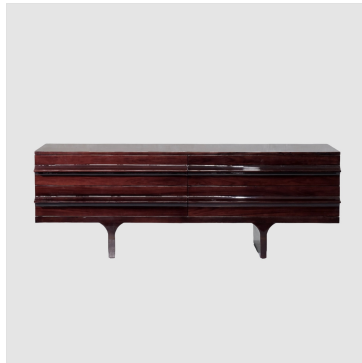

## **SIDEBORD**

Model : MNC-CB006

Dimensions (cm) : w240 d50 h64

Materials : Veneer beech, Santos rosewood veneer

Finished : PU hi-gloss

The Classic Chair Company  
London

### **PRODUCT DESCRIPTION**

Model : MNC-CB006

Dimensions (cm) : w240 d50 h64

Materials : Beech wood, Veneer beech wood, Veneer santos rosewood & Or similar

Finished : PU hi-gloss