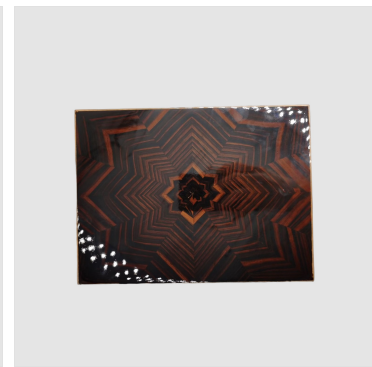

## **EBONY RECTANGULAR JEWELRY BOX**

Model : MI426-EBN  
Dimensions (cm) : w24 d18 h10  
Materials : Veneer Ebony  
Finished : Hi gloss

The Classic Chair Company  
London

## PRODUCT DESCRIPTION

**Art deco**, a style of decoration that is very popular in France. The design focuses on simplicity, luxury, plus we also add a modern touch with Hi gloss finish.

Model : MI426-EBN  
Dimensions (cm) : w24 d18 h10  
Materials : Veneer Ebony  
Finished : Hi gloss