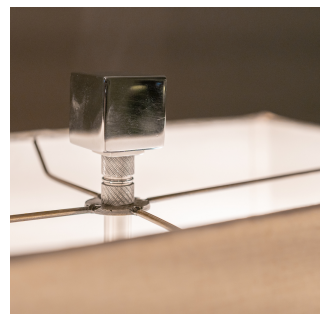

The Classic Chair Company  
London

**TABLE LAMP**

Model : LT239

Dimensions (cm) : w45 d28 h72

Materials :

Finished : PU Hi gloss

The Classic Chair Company  
London

## **PRODUCT DESCRIPTION**

**Art deco**, a style of decoration that is very popular in France. The design focuses on simplicity, luxury, plus we also add a modern touch with Hi gloss finish.

Model : LT239

Dimensions (cm) : w45 d28 h72

Materials :

Finished : PU Hi gloss