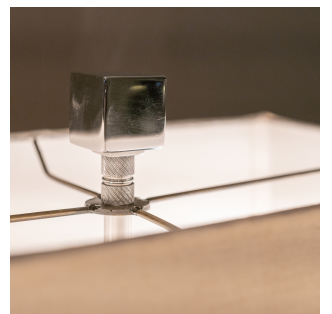

The Classic Chair Company  
London

**TABLE LAMP**

Model : LT239

Dimensions (cm) : w45 d28 h72

Materials : Stainless steel & Santos rosewood veneer

Finished : PU Hi gloss

The Classic Chair Company  
London

### **PRODUCT DESCRIPTION**

**Art deco**, a style of decoration that is very popular in France. The design focuses on simplicity, luxury, plus we also add a modern touch with Hi gloss finish.

Model : LT239

Dimensions (cm) : w45 d28 h72

Materials : Stainless steel & Santos rosewood veneer

Finished : PU Hi gloss