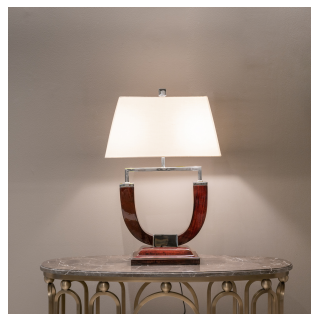

The Classic Chair Company  
London

**TABLE LAMP**

Model : LT239

Dimensions (cm) : w45 d28 h72

Materials :

Finished : PU Hi gloss

The Classic Chair Company  
London

## **PRODUCT DESCRIPTION**

**Art deco**, a style of decoration that is very popular in France. The design focuses on simplicity, luxury, plus we also add a modern touch with Hi gloss finish.

Model : LT239

Dimensions (cm) : w45 d28 h72

Materials :

Finished : PU Hi gloss