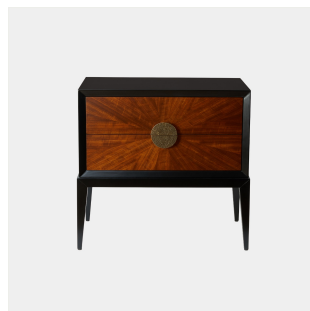

## BEDSIDE CHEST

Model : CB219-MW

Dimensions (cm) : w81 d48 h76

Materials : Other-MDF & Walnut veneer

Finished : (1) Paint Lacquer Finish (2) Wood Lacquer Finish

The Classic Chair Company  
London

### **PRODUCT DESCRIPTION**

**Art deco**, a style of decoration that is very popular in France. The design focuses on simplicity, luxury, plus we also add a modern touch with Hi gloss finish.

Model : CB219-MW

Dimensions (cm) : w81 d48 h76

Materials : Other-MDF & Walnut veneer

Finished : (1) Paint Lacquer Finish (2) Wood Lacquer Finish