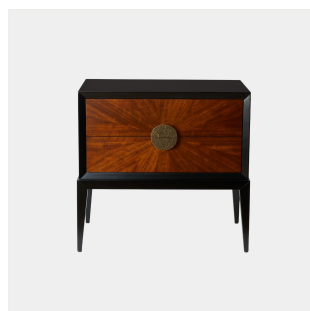

The Classic Chair Company
London

BEDSIDE CHEST

Model : CB219-MW

Dimensions (cm) : w81 d48 h76

Materials : Other-MDF & Walnut veneer

Finished : Paint Lacquer Finish, Wood Lacquer Finish

The Classic Chair Company
London

PRODUCT DESCRIPTION

Art deco, a style of decoration that is very popular in France. The design focuses on simplicity, luxury, plus we also add a modern touch with Hi gloss finish.

Model : CB219-MW

Dimensions (cm) : w81 d48 h76

Materials : Other-MDF & Walnut veneer

Finished : (1) Paint Lacquer Finish (2) Wood Lacquer Finish