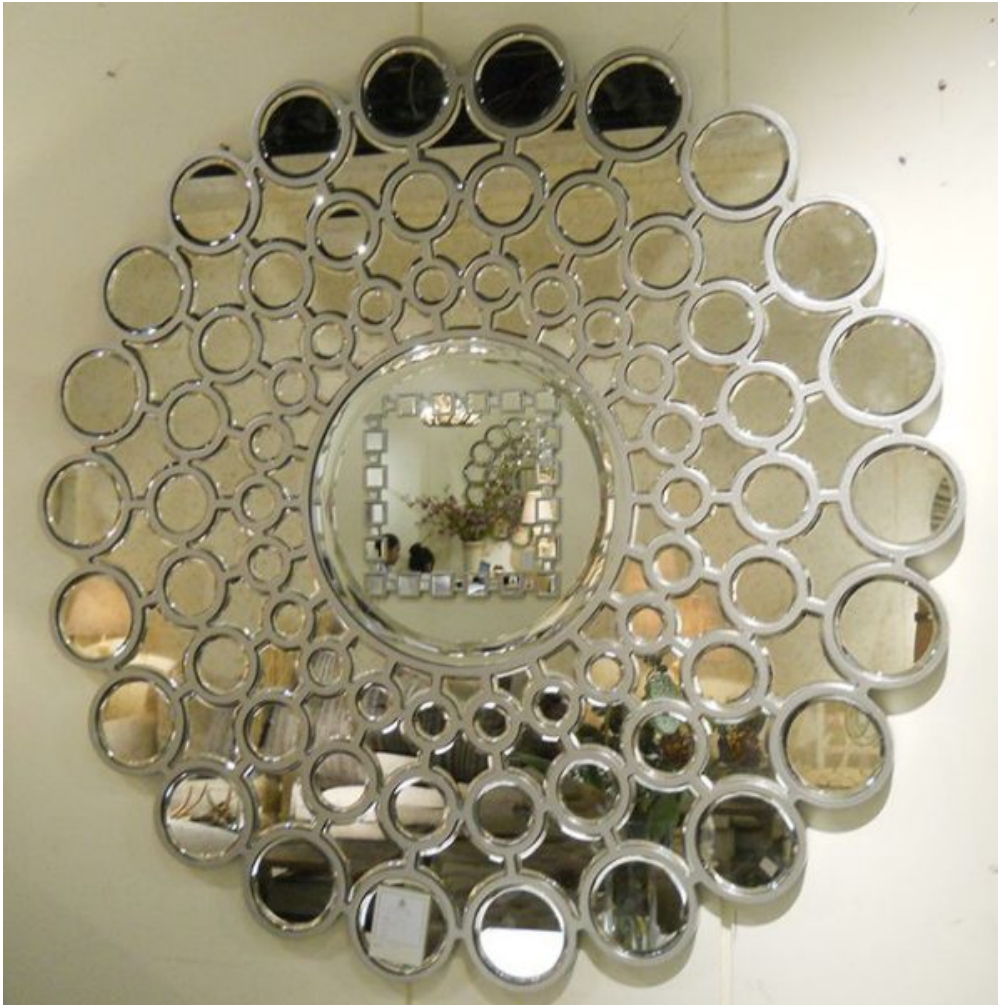

The Classic Chair Company
London

MR122

Model : MR122

Dimensions (cm) : Dia120 d3

Materials : -

Finished : -

Back