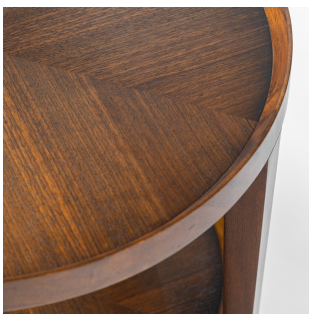

The Classic Chair Company
London

SIDE TABLE

Model : TA605

Dimensions (cm) : Dia61 h61

Materials : Walnut veneer

Finished : Wood Lacquer Finish

The Classic Chair Company
London

PRODUCT DESCRIPTION

Model : TA605

Dimensions (cm) : Dia61 h61

Materials : Walnut veneer

Finished : Wood Lacquer Finish