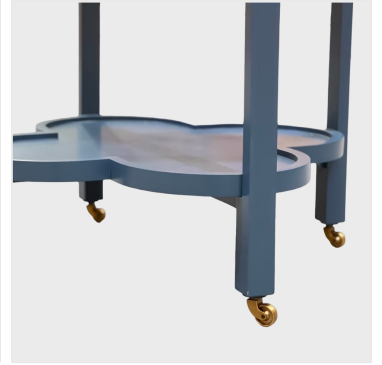

The Classic Chair Company
London

CLOVER CART-DARK BLUE

Model : TA577

Dimensions (cm) : Dia63 h70.5

Materials :

Finished : Paint lacquer finish

The Classic Chair Company
London

PRODUCT DESCRIPTION

Model : TA577

Dimensions (cm) : Dia63 h70.5

Materials : Ply wood & Wood walnut

Finished : Paint lacquer finish