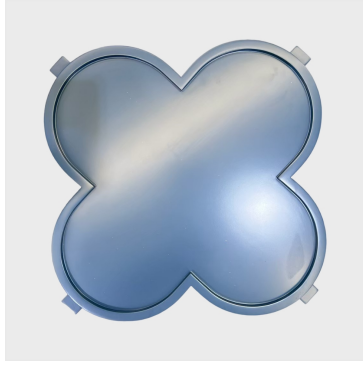

The Classic Chair Company
London

CLOVER CART-DARK BLUE

Model : TA577

Dimensions (cm) : Dia63 h70.5

Materials :

Finished : Paint Lacquer Finish

The Classic Chair Company
London

PRODUCT DESCRIPTION

Model : TA577

Dimensions (cm) : Dia63 h70.5

Materials : Ply wood & Wood walnut

Finished : Paint lacquer finish