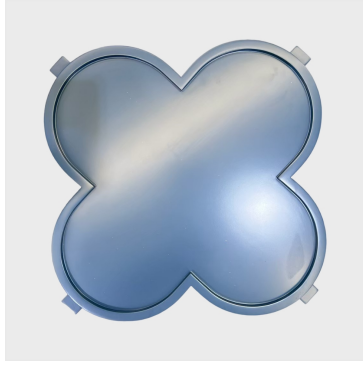

The Classic Chair Company
London

CLOVER CART-DARK BLUE

Model : TA577

Dimensions (cm) : Dia63 h70.5

Materials :

Finished : Paint lacquer finish

The Classic Chair Company
London

PRODUCT DESCRIPTION

Model : TA577

Dimensions (cm) : Dia63 h70.5

Materials : Ply wood & Wood walnut

Finished : Paint lacquer finish