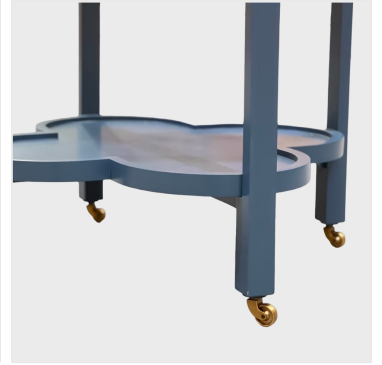

The Classic Chair Company
London

CLOVER CART-DARK BLUE

Model : TA577

Dimensions (cm) : Dia63 h70.5

Materials :

Finished : Paint Lacquer Finish

The Classic Chair Company
London

PRODUCT DESCRIPTION

Model : TA577

Dimensions (cm) : Dia63 h70.5

Materials : Ply wood & Wood walnut

Finished : Paint lacquer finish