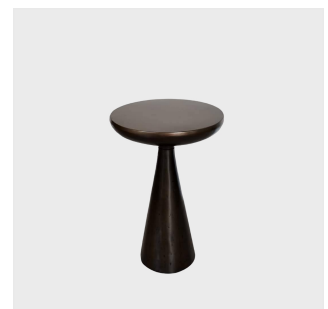

The Classic Chair Company  
London

**SIDE TABLE**

Model : TA564

Dimensions (cm) : Dia40 h60

Materials :

Finished :

The Classic Chair Company  
London

## **PRODUCT DESCRIPTION**

Model : TA564

Dimensions (cm) : Dia40 h60

Materials :

Finished :