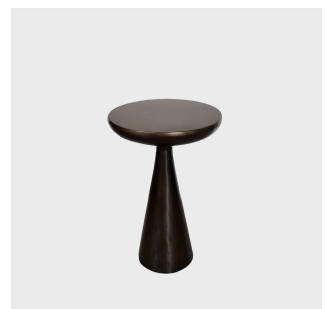

The Classic Chair Company
London

SIDE TABLE

Model : TA564

Dimensions (cm) : Dia40 h60

Materials :

Finished :

The Classic Chair Company
London

PRODUCT DESCRIPTION

Model : TA564

Dimensions (cm) : Dia40 h60

Materials :

Finished :