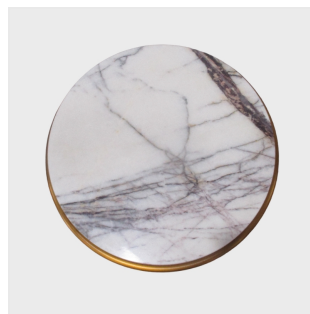

The Classic Chair Company  
London

**ROUND AMENITY TABLE**

Model : TA528  
Dimensions (cm) : Dia32 h60  
Materials : Marble & Stainless Steel  
Finished : PVD

The Classic Chair Company  
London

**PRODUCT DESCRIPTION**

Model : TA528

Dimensions (cm) : Dia32 h60

Materials : Marble & Stainless Steel

Finished : PVD