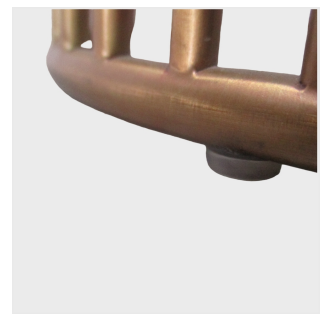

The Classic Chair Company  
London

**ROUND AMENITY TABLE**

Model : TA528  
Dimensions (cm) : Dia32 h60  
Materials : Marble & Stainless Steel  
Finished : PVD

The Classic Chair Company  
London

**PRODUCT DESCRIPTION**

Model : TA528

Dimensions (cm) : Dia32 h60

Materials : Marble & Stainless Steel

Finished : PVD