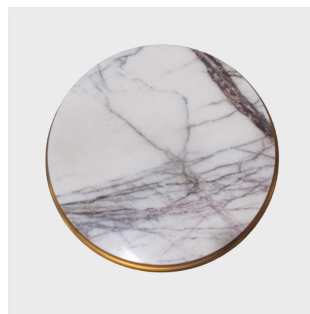

The Classic Chair Company
London

ROUND AMENITY TABLE

Model : TA528
Dimensions (cm) : Dia32 h60
Materials : Marble top
Finished :

The Classic Chair Company
London

PRODUCT DESCRIPTION

Model : TA528

Dimensions (cm) : Dia32 h60

Materials : Marble

Finished :