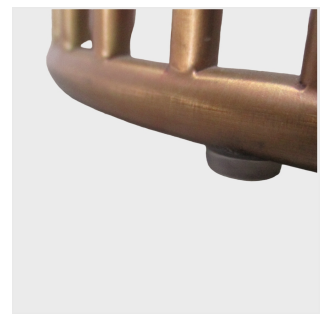

The Classic Chair Company
London

ROUND AMENITY TABLE

Model : TA528
Dimensions (cm) : Dia32 h60
Materials : Marble top
Finished :

The Classic Chair Company
London

PRODUCT DESCRIPTION

Model : TA528

Dimensions (cm) : Dia32 h60