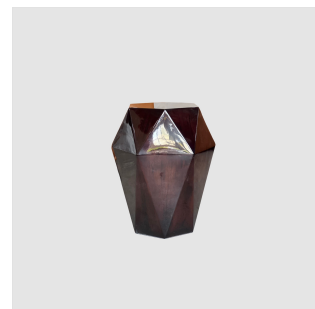

The Classic Chair Company
London

SIDE TABLE

Model : TA525-ALM
Dimensions (cm) : w45 d39 h55
Materials : Cement
Finished : Special Finish

The Classic Chair Company
London

PRODUCT DESCRIPTION

Model : TA525-ALM
Dimensions (cm) : w45 d39 h55
Materials : Cement
Finished : Special Finish