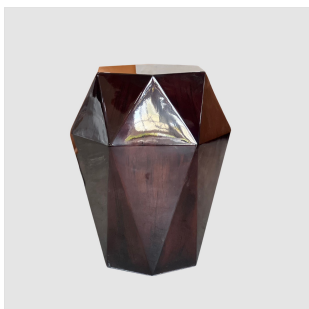

The Classic Chair Company
London

SIDE TABLE

Model : TA525-ALM
Dimensions (cm) : w45 d39 h55
Materials : Cement
Finished : Special Finish

The Classic Chair Company
London

PRODUCT DESCRIPTION

Model : TA525-ALM
Dimensions (cm) : w45 d39 h55
Materials : Cement
Finished : Special Finish