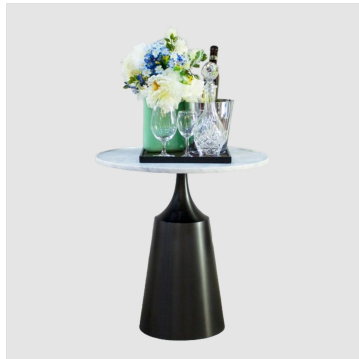

The Classic Chair Company  
London

**OCCASIONAL TABLE**

Model : TA516-BD-WC-D60  
Dimensions (cm) : Dia60 h61.5  
Materials : Marble top  
Finished : Special Finish Stainless Steel

The Classic Chair Company  
London

### **PRODUCT DESCRIPTION**

Model : TA516-BD-WC-D60  
Dimensions (cm) : Dia60 h61.5  
Materials : Marble top  
Finished : Special Finish Stainless Steel