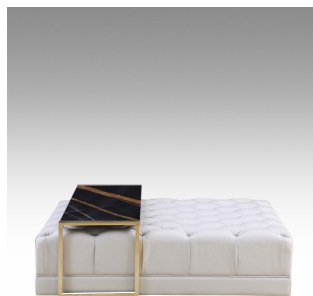

The Classic Chair Company
London

COFFEE TABLE

Model : TA508

Dimensions (cm) : w85 d40 h40

Materials : Stainless Steel & Marble

Finished : Special Finish

The Classic Chair Company
London

PRODUCT DESCRIPTION

Model : TA508

Dimensions (cm) : w85 d40 h40

Materials : Stainless Steel & Marble

Finished : Special Finish