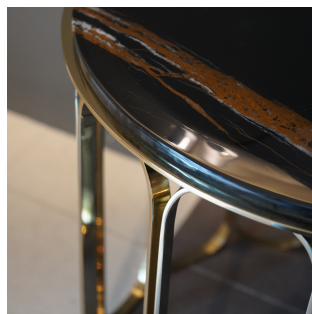

The Classic Chair Company
London

SIDE TABLE

Model : TA507

Dimensions (cm) : Dia50 h55

Materials : Stainless Steel & Lauren black gold natural marble

Finished : Special Finish

The Classic Chair Company
London

PRODUCT DESCRIPTION

Model : TA507

Dimensions (cm) : Dia50 h55

Materials : Stainless Steel & Lauren black gold natural marble

Finished : Special Finish