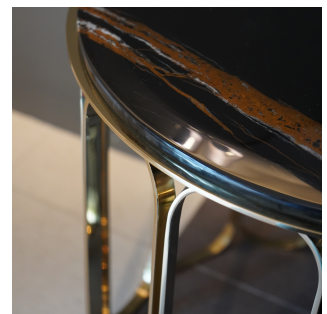

The Classic Chair Company
London

SIDE TABLE

Model : TA507

Dimensions (cm) : Dia50 h55

Materials : Stainless Steel & Lauren black gold natural marble

Finished : Special Finish

The Classic Chair Company
London

PRODUCT DESCRIPTION

Model : TA507

Dimensions (cm) : Dia50 h55

Materials : Stainless Steel & Lauren black gold natural marble

Finished : Special Finish