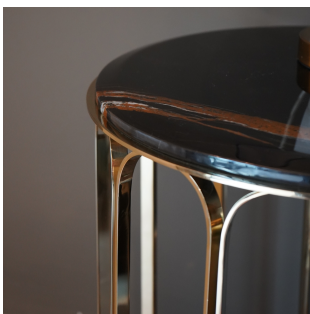

The Classic Chair Company
London

SIDE TABLE

Model : TA507

Dimensions (cm) : Dia50 h55

Materials : Stainless Steel & Lauren black gold natural marble

Finished : Special Finish

The Classic Chair Company
London

PRODUCT DESCRIPTION

Model : TA507

Dimensions (cm) : Dia50 h55

Materials : Stainless Steel & Lauren black gold natural marble

Finished : Special Finish