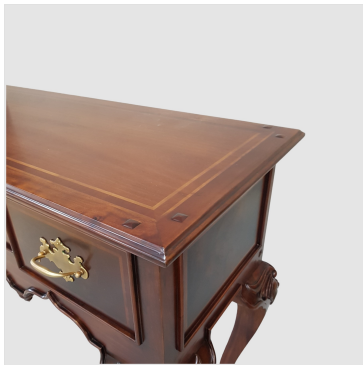

The Classic Chair Company
London

CONSOLE TABLE

Model : TA376

Dimensions (cm) : w200 d47 h87

Materials : Mahogany wood & Mahogany Veneer

Finished : Wood Lacquer Finish

The Classic Chair Company
London

PRODUCT DESCRIPTION

Model : TA376

Dimensions (cm) : w200 d47 h87

Materials : Mahogany wood & Mahogany Veneer

Finished : Wood Lacquer Finish