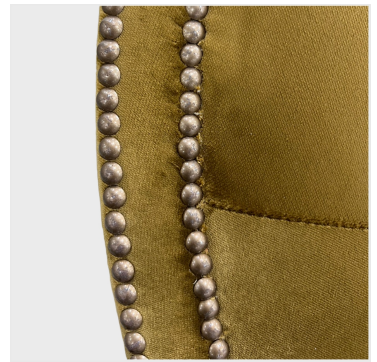

The Classic Chair Company
London

SOFA

Model : CH600

Dimensions (cm) : w230 d85 h78 sh40 sd59

Materials : Fabric

Finished : Metal Stainless Steel & PVD

The Classic Chair Company
London

PRODUCT DESCRIPTION

Model : CH600

Dimensions (cm) : w230 d85 h78 sh40 sd59

Materials : Fabric

Finished : Metal Stainless Steel & PVD