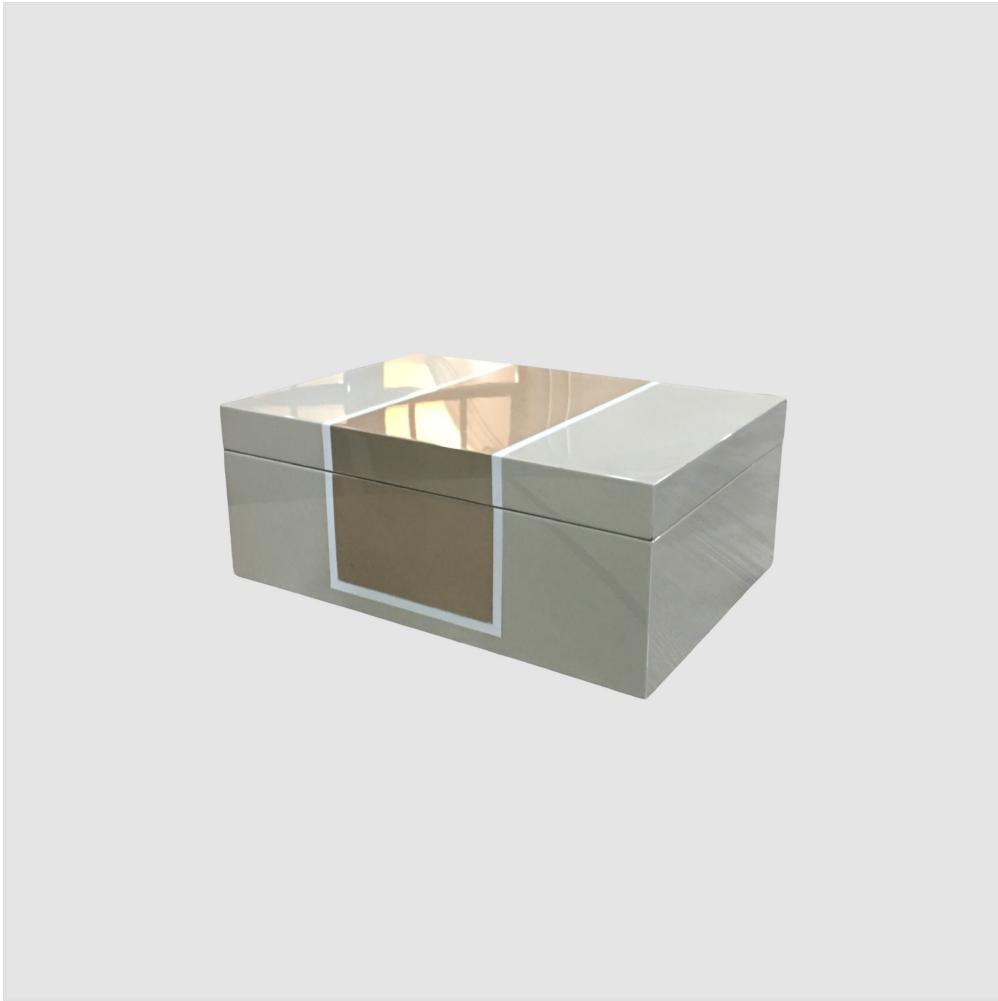

## **ACCESSORY BOX**

Model : MI721-M  
Dimensions (cm) : w26 d18 h10  
Materials : -  
Finished : Hi gloss

## **PRODUCT DESCRIPTION**

Model : MI721-M  
Dimensions (cm) : w26 d18 h10  
Materials : -  
Finished : Hi gloss