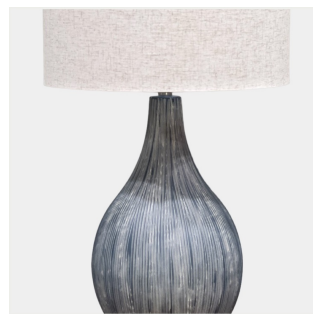

The Classic Chair Company
London

TABLE LAMP

Model : LT373

Dimensions (cm) : Dia43.5 h82

Materials : Ceramic

Finished : Nautical navy scratch finish

The Classic Chair Company
London

PRODUCT DESCRIPTION

Model : LT373

Dimensions (cm) : Dia43.5 h82

Materials : Ceramic

Finished : Nautical navy scratch finish