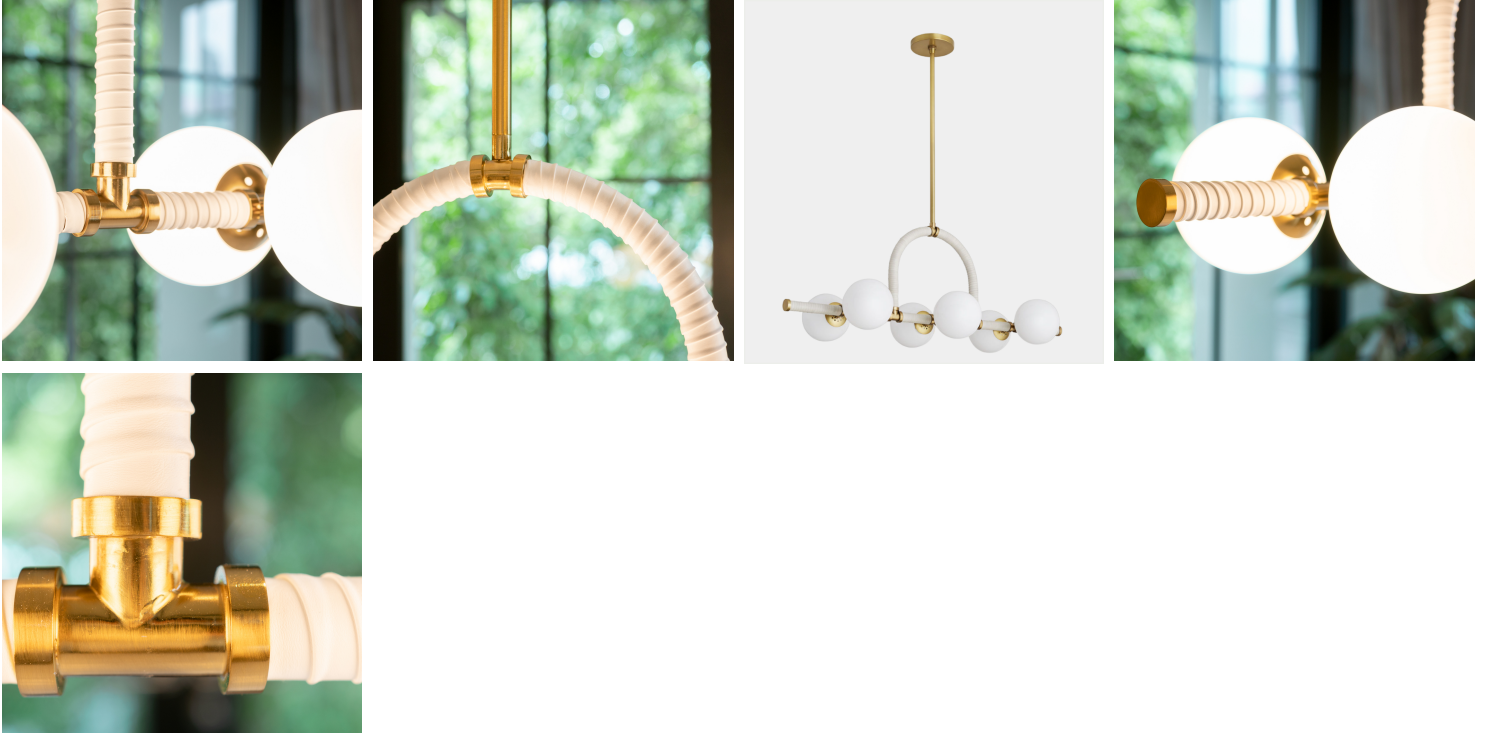

The Classic Chair Company
London

PENDANT LAMP LEATHER WRAP

Model : LT369

Dimensions (cm) : w107 d38 h51

Materials : Iron ,Glass ,Leather

Finished : Special finish

The Classic Chair Company
London

PRODUCT DESCRIPTION

Model : LT369

Dimensions (cm) : w107 d38 h51

Materials : Iron ,Glass ,Leather

Finished : Special finish