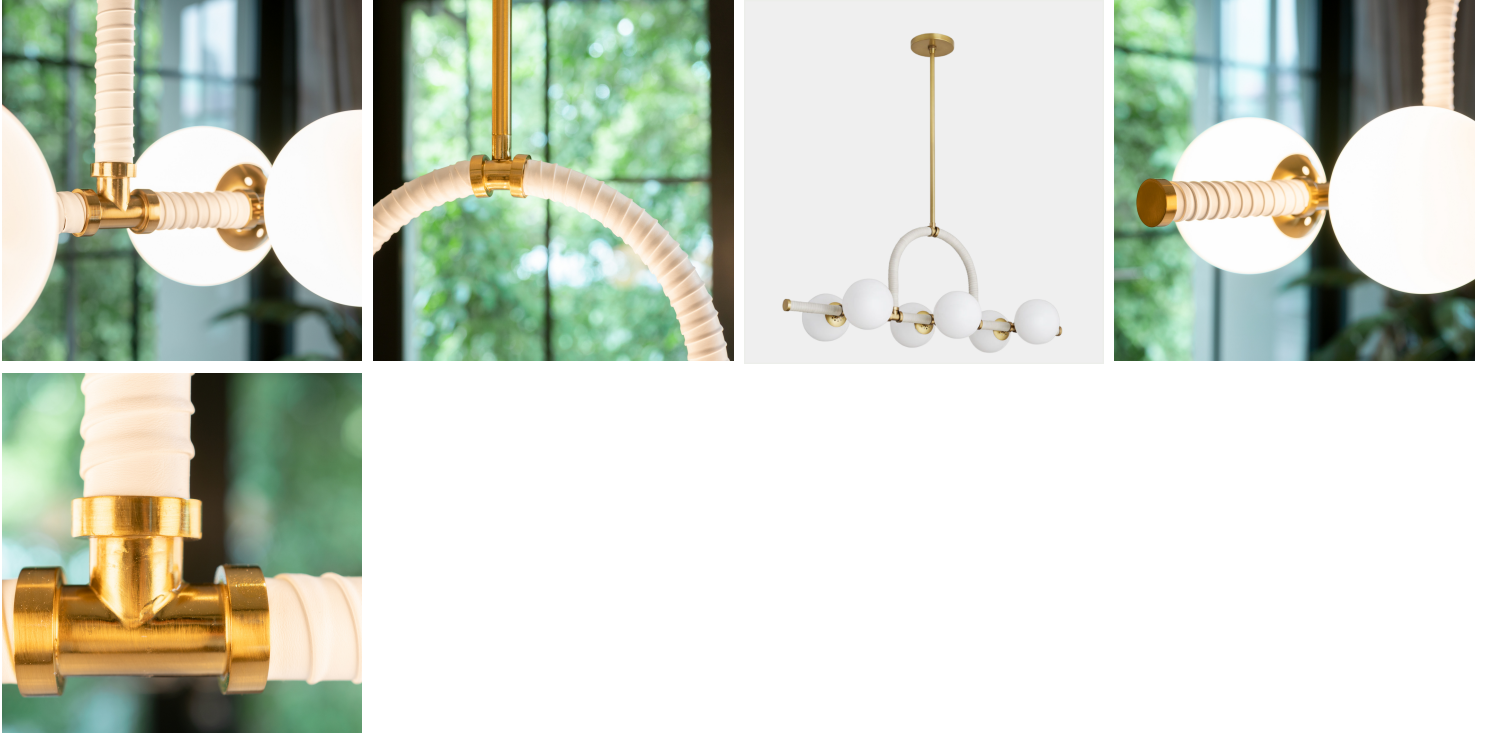

### **PENDANT LAMP LEATHER WRAP**

Model : LT369

Dimensions (cm) : w107 d38 h51

Materials : Iron ,Glass ,Leather

Finished : Special finish

The Classic Chair Company  
London

### **PRODUCT DESCRIPTION**

Model : LT369

Dimensions (cm) : w107 d38 h51

Materials : Iron ,Glass ,Leather

Finished : Special finish