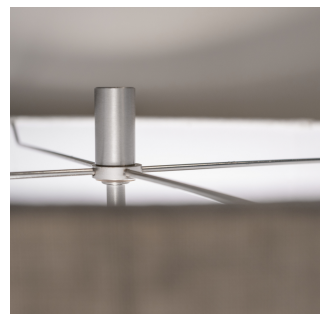

The Classic Chair Company
London

MALACHITE TWIN PULLS TABLE LAMP

Model : LT364

Dimensions (cm) : Dia17 h30.5

Materials :

Finished :

The Classic Chair Company
London

PRODUCT DESCRIPTION

Model : LT364

Dimensions (cm) : Dia17 h30.5

Materials :

Finished :