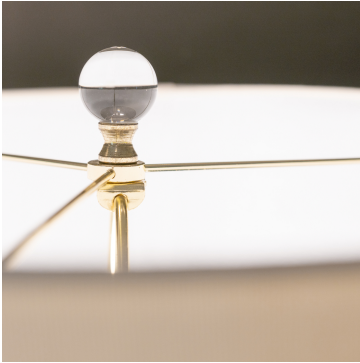

The Classic Chair Company
London

CHASTAIN TABLE LAMP

Model : LT358

Dimensions (cm) : Dia15 h31.5

Materials :

Finished :

The Classic Chair Company
London

PRODUCT DESCRIPTION

Model : LT358

Dimensions (cm) : Dia15 h31.5

Materials : Glass & Crystal

Finished : Special finish