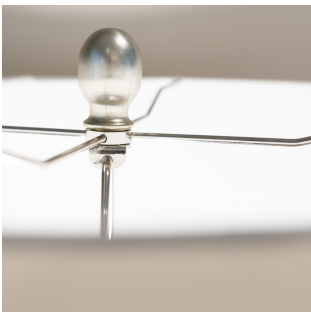

The Classic Chair Company
London

DANA REVERSE PAINTED TABLE LAMP

Model : LT356

Dimensions (cm) : D17 h27.5

Materials : Crystal & Glass

Finished : Special finish

The Classic Chair Company
London

PRODUCT DESCRIPTION

Model : LT356

Dimensions (cm) : D17 h27.5

Materials : Crystal & Glass

Finished : Special finish