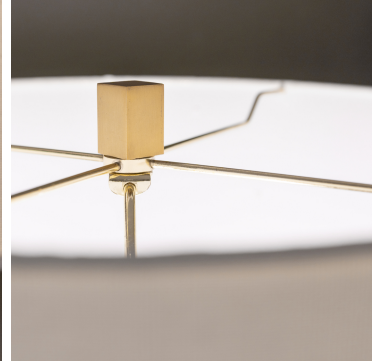

The Classic Chair Company
London

GIOVANNI TABLE LAMP

Model : LT354

Dimensions (cm) : Dia15 h31

Materials : Metal,Marble,Glass,Crystal

Finished : Special finish

The Classic Chair Company
London

PRODUCT DESCRIPTION

Model : LT354

Dimensions (cm) : Dia15 h31

Materials : Metal,Marble,Glass,Crystal

Finished : Special finish