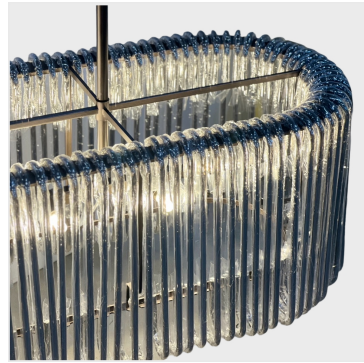

The Classic Chair Company
London

PENDANT LAMP

Model : LT346

Dimensions (cm) : w128.3 d38 h35.6

Materials : Iron & Glass

Finished : Special finish

The Classic Chair Company
London

PRODUCT DESCRIPTION

Model : LT346

Dimensions (cm) : w128.3 d38 h35.6

Materials : Iron & Glass

Finished : Special finish