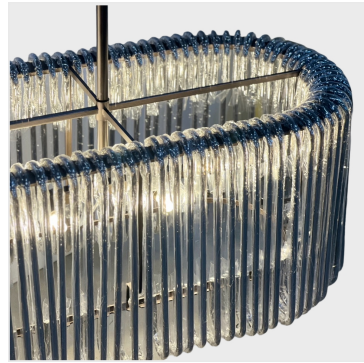

The Classic Chair Company  
London

**PENDANT LAMP**

Model : LT346

Dimensions (cm) : w128.3 d38 h35.6

Materials : Iron & Glass

Finished : Special finish

The Classic Chair Company  
London

## PRODUCT DESCRIPTION

Model : LT346

Dimensions (cm) : w128.3 d38 h35.6

Materials : Iron & Glass

Finished : Special finish