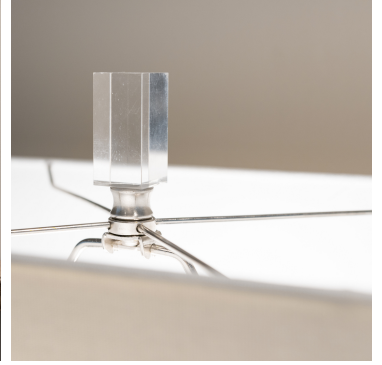

The Classic Chair Company
London

BAUER BLOWN GLASS TABLE LAMP

Model : LT344

Dimensions (cm) : Dia19 h26.5

Materials :

Finished :

The Classic Chair Company
London

PRODUCT DESCRIPTION

Model : LT344

Dimensions (cm) : Dia19 h26.5

Materials :

Finished :