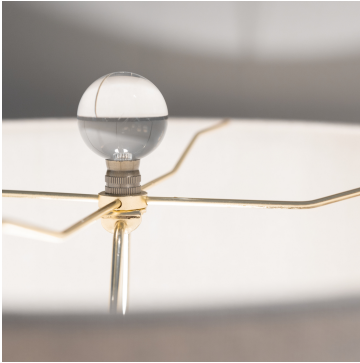

The Classic Chair Company  
London

**ARTICHOKE TABLE LAMP**

Model : LT341

Dimensions (cm) : D17 h31.25

Materials : Crystal & Ceramic

Finished : Special finish

The Classic Chair Company  
London

## PRODUCT DESCRIPTION

Model : LT341

Dimensions (cm) : D17 h31.25

Materials : Crystal & Ceramic

Finished : Special finish