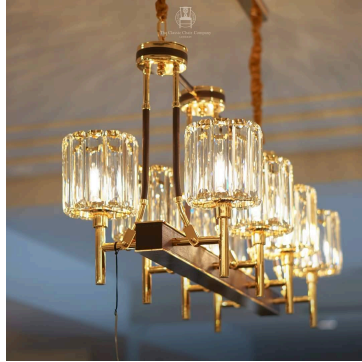

The Classic Chair Company
London

CHANDELIER

Model : LT318

Dimensions (cm) : w39 d99 h42

Materials : Crystal & Glass

Finished : Dark S Gold Plated

The Classic Chair Company
London

PRODUCT DESCRIPTION

Model : LT318
Dimensions (cm) : w39 d99 h42
Materials : Crystal & Glass
Finished : Dark S Gold Plated