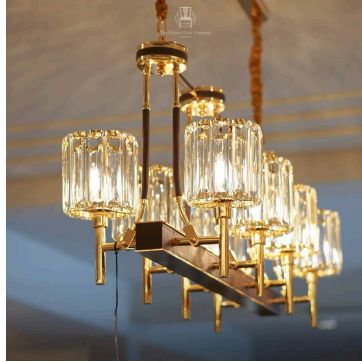

The Classic Chair Company
London

CHANDELIER

Model : LT318

Dimensions (cm) : w39 d99 h42

Materials : Crystal & Glass

Finished : Dark S Gold Plated

The Classic Chair Company
London

PRODUCT DESCRIPTION

Model : LT318

Dimensions (cm) : w39 d99 h42

Materials : Crystal & Glass

Finished : Dark S Gold Plated