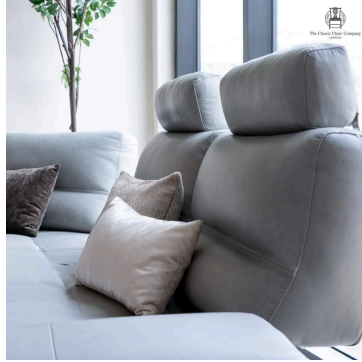

### **L-SHAPE SOFA**

Model : CH574

Dimensions (cm) : w302 d274 h87

Materials : Leather

Finished : Leather upholstery

The Classic Chair Company  
London

## PRODUCT DESCRIPTION

Model : CH574

Dimensions (cm) : w302 d274 h87

Materials : Leather

Finished : Leather upholstery