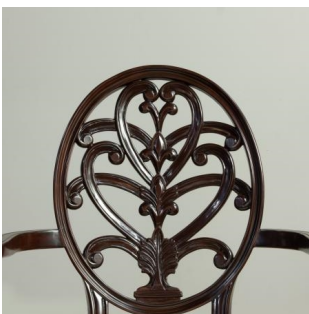

The Classic Chair Company
London

DINING ARMCHAIR

Model : CH554A

Dimensions (cm) : w63 d62.5 h96 sh46 ah65

Materials : Beech wood & Fabric

Finished : Wood Lacquer Finish

The Classic Chair Company
London

PRODUCT DESCRIPTION

Model : CH554A

Dimensions (cm) : w63 d62.5 h96 sh46 ah65

Materials : Beech wood & Fabric

Finished : Wood Lacquer Finish