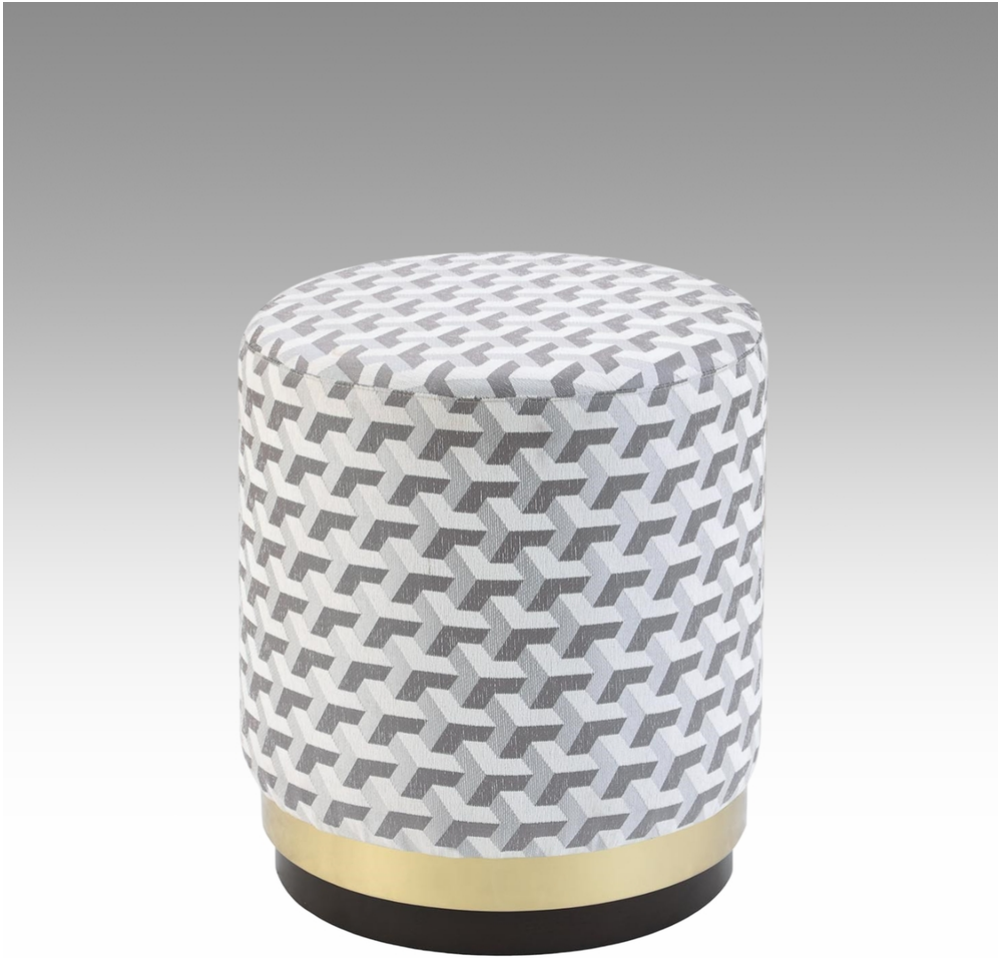

The Classic Chair Company
London

ROUND SIT

Model : CH535
Dimensions (cm) : Dia40 h47
Materials : Fabric
Finished : Wood Lacquer Finish

PRODUCT DESCRIPTION

Model : CH535
Dimensions (cm) : Dia40 h47
Materials : Oak wood & Stainless
Finished : Wood Lacquer Finish