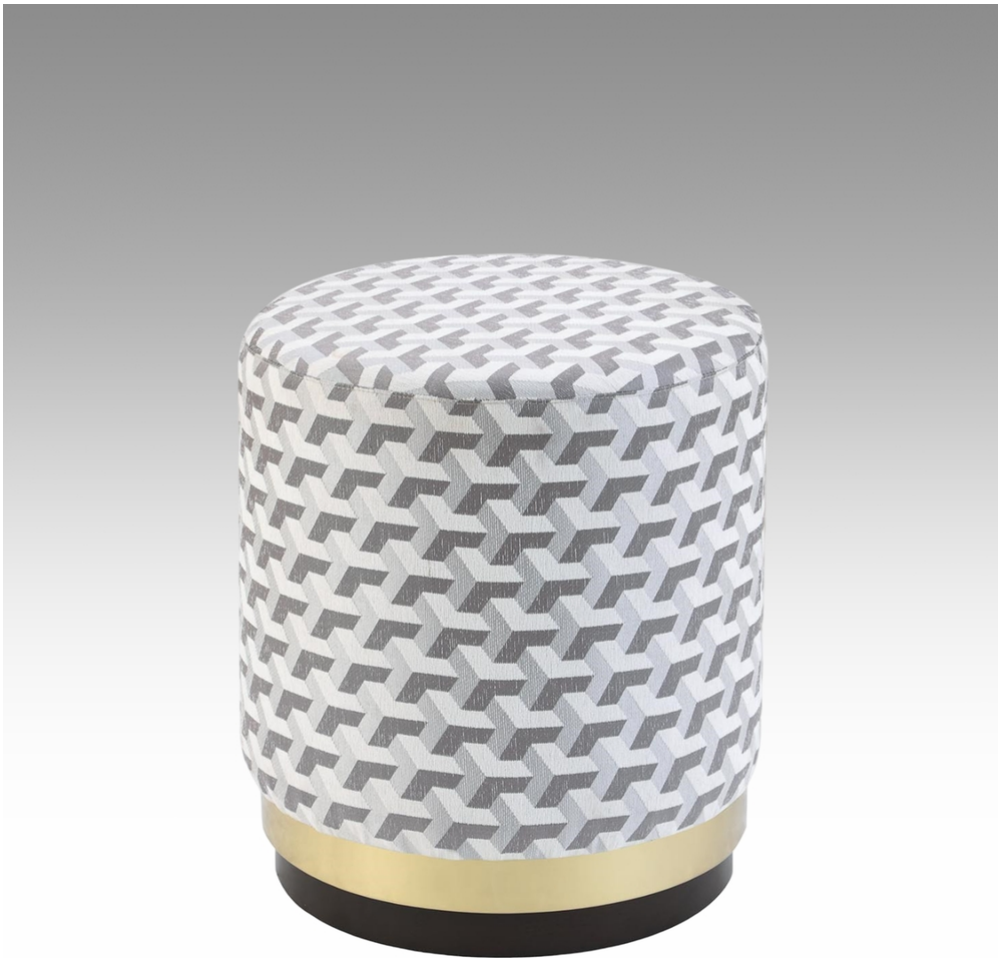

The Classic Chair Company
London

ROUND SIT

Model : CH535

Dimensions (cm) : Dia40 h47

Materials : Oak wood & Stainless

Finished : Wood Lacquer Finish

PRODUCT DESCRIPTION

Model : CH535

Dimensions (cm) : Dia40 h47

Materials : Oak wood & Stainless

Finished : Wood Lacquer Finish