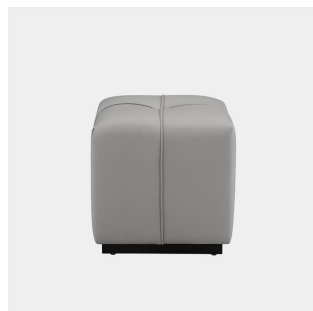

The Classic Chair Company
London

SQUARE STOOL

Model : CH526

Dimensions (cm) : w45 d45 h45

Materials : Microfiber

Finished : Wood lacquer finish

The Classic Chair Company
London

PRODUCT DESCRIPTION

Model : CH526

Dimensions (cm) : w45 d45 h45

Materials : Microfiber

Finished : Wood lacquer finish