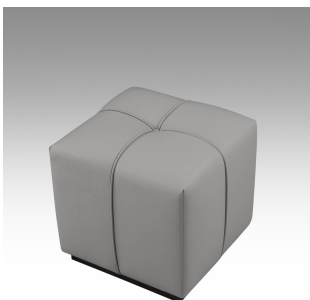

The Classic Chair Company
London

SQUARE STOOL

Model : CH526

Dimensions (cm) : w45 d45 h45

Materials : Microfiber

Finished : Wood lacquer finish

The Classic Chair Company
London

PRODUCT DESCRIPTION

Model : CH526

Dimensions (cm) : w45 d45 h45

Materials : Microfiber

Finished : Wood lacquer finish