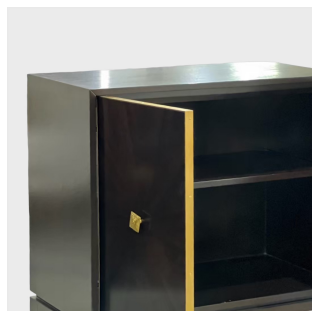

## JASPER CABINET

Model : CB292

Dimensions (cm) : w88 d49 h90

Materials :

Finished :

The Classic Chair Company  
London

**PRODUCT DESCRIPTION**

Model : CB292

Dimensions (cm) : w88 d49 h90

Materials : Acacia wood & Plywood

Finished : Wood Lacquer Finish