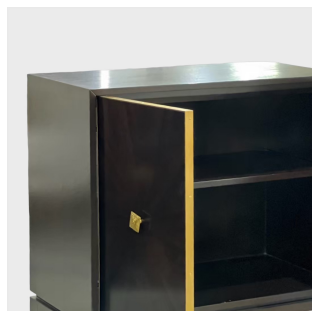

The Classic Chair Company
London

JASPER CABINET

Model : CB292

Dimensions (cm) : w88 d49 h90

Materials : Acacia wood & Plywood

Finished : Wood Lacquer Finish

The Classic Chair Company
London

PRODUCT DESCRIPTION

Model : CB292

Dimensions (cm) : w88 d49 h90

Materials : Acacia wood & Plywood

Finished : Wood Lacquer Finish