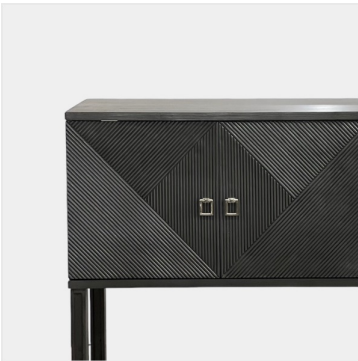

The Classic Chair Company
London

BERKSHIRE 4 DOOR GEOMETRIC DESIGN GREY TIMBOR SIDEBORD

Model : CB287

Dimensions (cm) : w178 d40 h96

Materials : Solid wood & MDF

Finished : Wood Lacquer Finish

The Classic Chair Company
London

PRODUCT DESCRIPTION

Model : CB287

Dimensions (cm) : w178 d40 h96

Materials : Solid wood & MDF

Finished : Wood Lacquer Finish