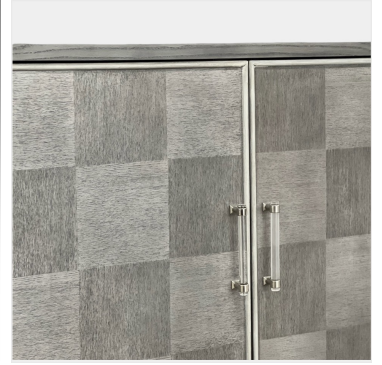

The Classic Chair Company
London

FOUR DOOR CABINET

Model : CB285

Dimensions (cm) : w183 d40 h86

Materials :

Finished : Wood Lacquer Finish

The Classic Chair Company
London

PRODUCT DESCRIPTION

Model : CB285

Dimensions (cm) : w183 d40 h86

Materials :

Finished :