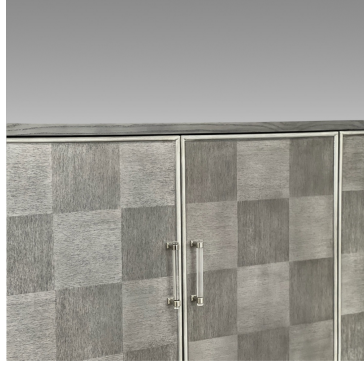

The Classic Chair Company
London

FOUR DOOR CABINET

Model : CB285

Dimensions (cm) : w183 d40 h86

Materials :

Finished : Wood Lacquer Finish

The Classic Chair Company
London

PRODUCT DESCRIPTION

Model : CB285

Dimensions (cm) : w183 d40 h86

Materials :

Finished :