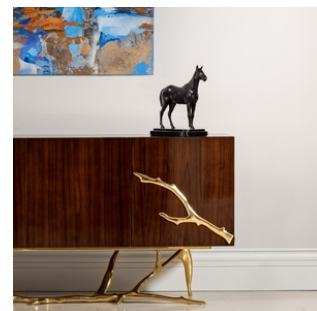

The Classic Chair Company
London

ENTRANCE CABINET

Model : CB275

Dimensions (cm) : w184 d35 h75.5

Materials : Walnut Veneer & Brass

Finished : Wood Lacquer Finish

The Classic Chair Company
London

PRODUCT DESCRIPTION

Model : CB275

Dimensions (cm) : w184 d35 h75.5

Materials : Walnut Veneer & Brass

Finished : Wood Lacquer Finish