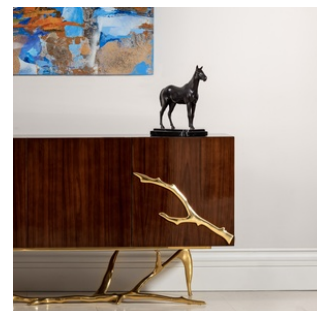

### ENTRANCE CABINET

Model : CB275

Dimensions (cm) : w184 d35 h75.5

Materials : Walnut Veneer

Finished :

The Classic Chair Company  
London

**PRODUCT DESCRIPTION**

Model : CB275

Dimensions (cm) : w184 d35 h75.5

Materials : Walnut Veneer & Brass

Finished : Wood Lacquer Finish