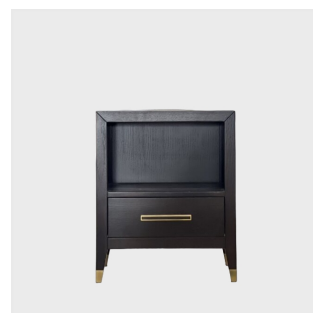

The Classic Chair Company
London

NIGHT STAND

Model : CB260

Dimensions (cm): w50 d38 h60

Materials :

Finished :

The Classic Chair Company
London

PRODUCT DESCRIPTION

Model : CB260

Dimensions (cm): w50 d38 h60

Materials : Oak wood

Finished : Wood Lacquer Finish