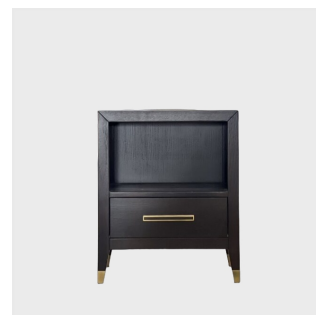

The Classic Chair Company
London

NIGHT STAND

Model : CB260

Dimensions (cm): w50 d38 h60

Materials : Oak wood

Finished : Wood Lacquer Finish

The Classic Chair Company
London

PRODUCT DESCRIPTION

Model : CB260

Dimensions (cm): w50 d38 h60

Materials : Oak wood

Finished : Wood Lacquer Finish