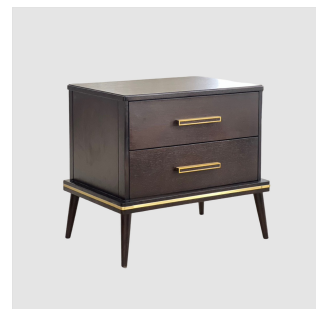

The Classic Chair Company
London

NIGHT STAND

Model : CB259

Dimensions (cm): w64 d44 h58

Materials : Oak wood, Or similar

Finished : Wood Lacquer Finish

The Classic Chair Company
London

PRODUCT DESCRIPTION

Model : CB259

Dimensions (cm): w64 d44 h58

Materials : Oak wood

Finished : Wood Lacquer Finish