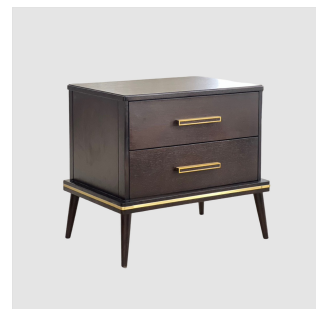

The Classic Chair Company
London

NIGHT STAND

Model : CB259

Dimensions (cm): w64 d44 h58

Materials : Oak wood

Finished : Wood Lacquer Finish

The Classic Chair Company
London

PRODUCT DESCRIPTION

Model : CB259

Dimensions (cm): w64 d44 h58

Materials : Oak wood

Finished : Wood Lacquer Finish