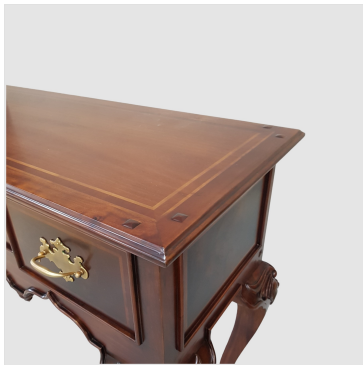

## CONSOLE TABLE

Model : TA376

Dimensions (cm) : w200 d47 h87

Materials : Mahogany wood & Mahogany Veneer

Finished : Wood Lacquer Finish

The Classic Chair Company  
London

## PRODUCT DESCRIPTION

Model : TA376

Dimensions (cm) : w200 d47 h87

Materials : Mahogany wood & Mahogany Veneer

Finished : Wood Lacquer Finish