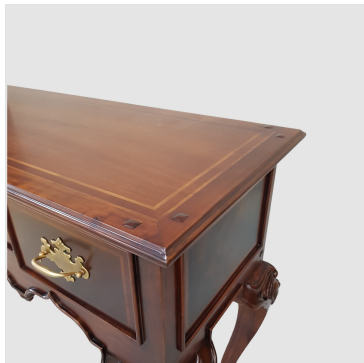

The Classic Chair Company
London

CONSOLE TABLE

Model : TA376

Dimensions (cm) : w200 d47 h87

Materials : Mahogany Veneer

Finished : Wood Lacquer Finish

The Classic Chair Company
London

PRODUCT DESCRIPTION

Model : TA376

Dimensions (cm) : w200 d47 h87

Materials : Mahogany Veneer

Finished : Wood Lacquer Finish