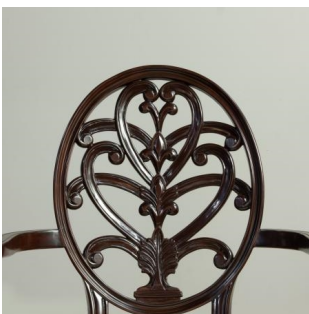

The Classic Chair Company
London

DINING ARMCHAIR

Model : CH554A

Dimensions (cm) : w63 d62.5 h96 sh46 ah65

Materials : Fabric

Finished : Wood Lacquer Finish

The Classic Chair Company
London

PRODUCT DESCRIPTION

Model : CH554A

Dimensions (cm) : w63 d62.5 h96 sh46 ah65

Materials : Beech wood & Fabric

Finished : Wood Lacquer Finish