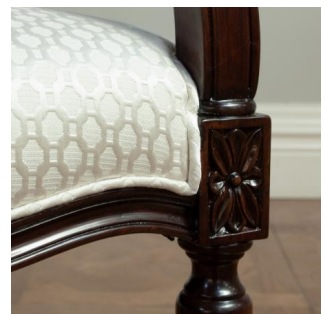

The Classic Chair Company
London

DINING ARMCHAIR

Model : CH554A

Dimensions (cm) : w63 d62.5 h96 sh46 ah65

Materials : Fabric

Finished : Wood Lacquer Finish

The Classic Chair Company
London

PRODUCT DESCRIPTION

Model : CH554A

Dimensions (cm) : w63 d62.5 h96 sh46 ah65

Materials : Beech wood & Fabric

Finished : Wood Lacquer Finish