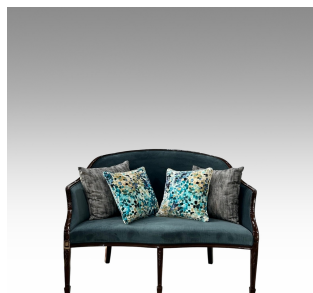

The Classic Chair Company
London

LOVESEAT

Model : CH445

Dimensions (cm) : w128 d65 h92 sh45 ah68

Materials : Fabric

Finished : Wood Lacquer Finish

The Classic Chair Company
London

PRODUCT DESCRIPTION

Model : CH445

Dimensions (cm) : w128 d65 h92 sh45 ah68

Materials : Beech wood & Fabric

Finished : Wood Lacquer Finish