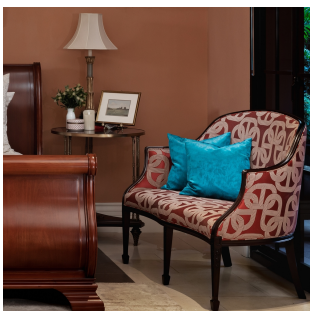

The Classic Chair Company
London

LOVESEAT

Model : CH445

Dimensions (cm) : w128 d65 h92 sh45 ah68

Materials : Fabric

Finished : Wood Lacquer Finish

The Classic Chair Company
London

PRODUCT DESCRIPTION

Model : CH445

Dimensions (cm) : w128 d65 h92 sh45 ah68

Materials : Beech wood & Fabric

Finished : Wood Lacquer Finish