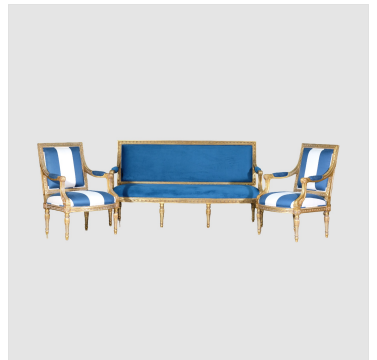

The Classic Chair Company
London

FAUTEIUL

Model : CH214-3ST

Dimensions (cm) : w178 d67 h97 sh45 ah66

Materials : Beech wood & Fabric

Finished : Gilded

The Classic Chair Company
London

PRODUCT DESCRIPTION

Model : CH214-3ST
Dimensions (cm) : w178 d67 h97 sh45 ah66
Materials : Beech wood & Fabric
Finished : Gilded