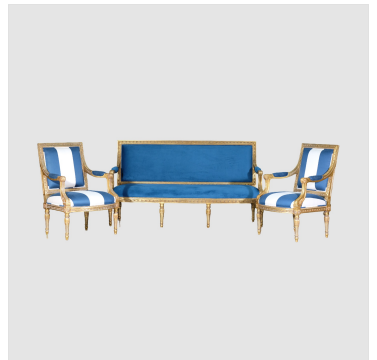

The Classic Chair Company
London

FAUTEIUL

Model : CH214-3ST

Dimensions (cm) : w178 d67 h97 sh45 ah66

Materials : Fabric

Finished : Gilded

The Classic Chair Company
London

PRODUCT DESCRIPTION

Model : CH214-3ST
Dimensions (cm) : w178 d67 h97 sh45 ah66
Materials : Beech wood & Fabric
Finished : Gilded