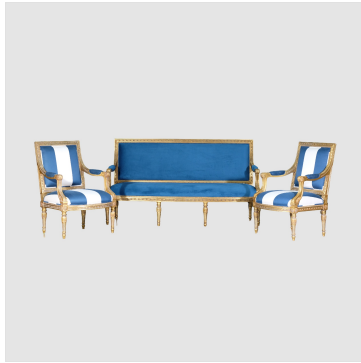

The Classic Chair Company
London

FAUTEIUL

Model : CH214-1ST-G

Dimensions (cm) : w68 d67 h97 sh45 ah66

Materials : Beech wood & Fabric

Finished : Gilded

The Classic Chair Company
London

PRODUCT DESCRIPTION

Model : CH214-1ST-G

Dimensions (cm) : w68 d67 h97 sh45 ah66

Materials : Beech wood & Fabric

Finished : Gilded