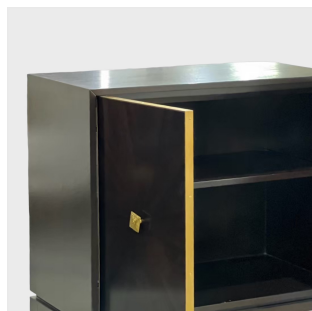

The Classic Chair Company
London

JASPER CABINET

Model : CB292

Dimensions (cm) : w88 d49 h90

Materials :

Finished : Wood Lacquer Finish

The Classic Chair Company
London

PRODUCT DESCRIPTION

Model : CB292

Dimensions (cm) : w88 d49 h90

Materials : Acacia wood & Plywood

Finished : Wood Lacquer Finish