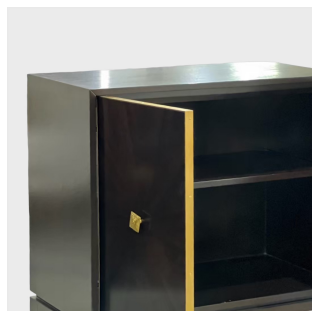

The Classic Chair Company
London

JASPER CABINET

Model : CB292

Dimensions (cm) : w88 d49 h90

Materials :

Finished :

The Classic Chair Company
London

PRODUCT DESCRIPTION

Model : CB292

Dimensions (cm) : w88 d49 h90

Materials : Acacia wood & Plywood

Finished : Wood Lacquer Finish